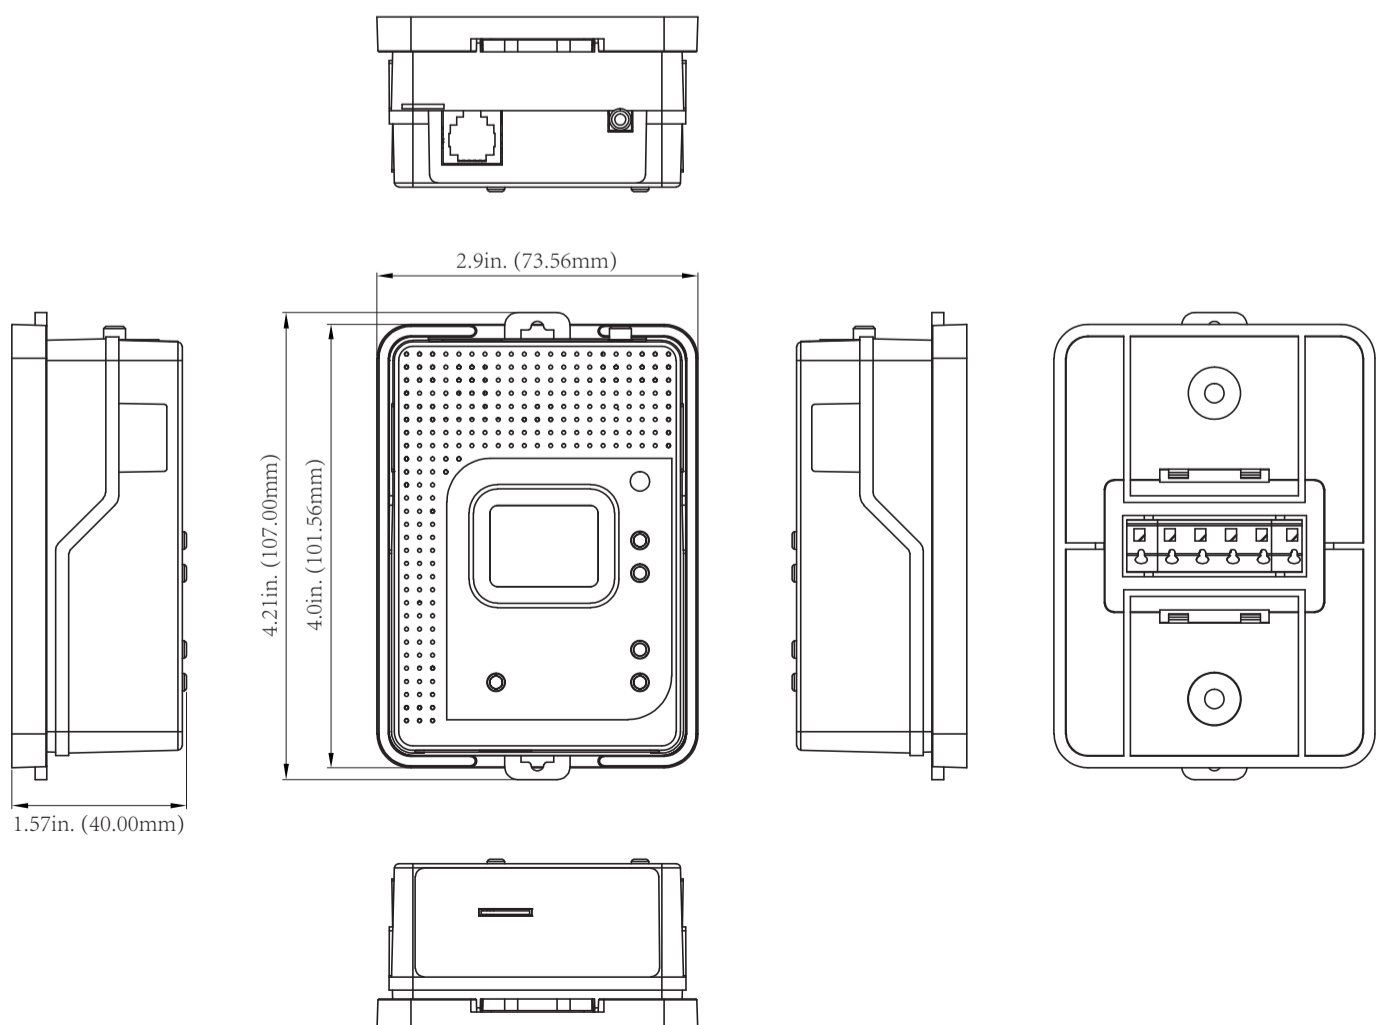

Product Dimensions