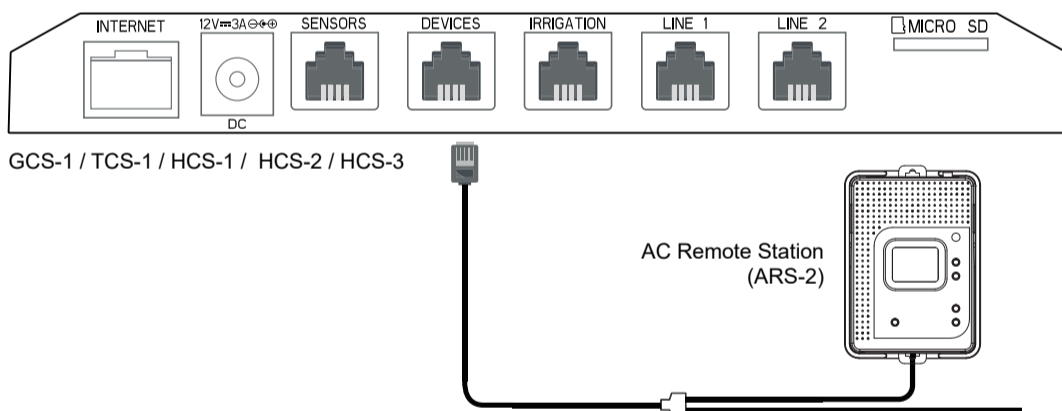

Link Up

ARS-2

Connection Diagram