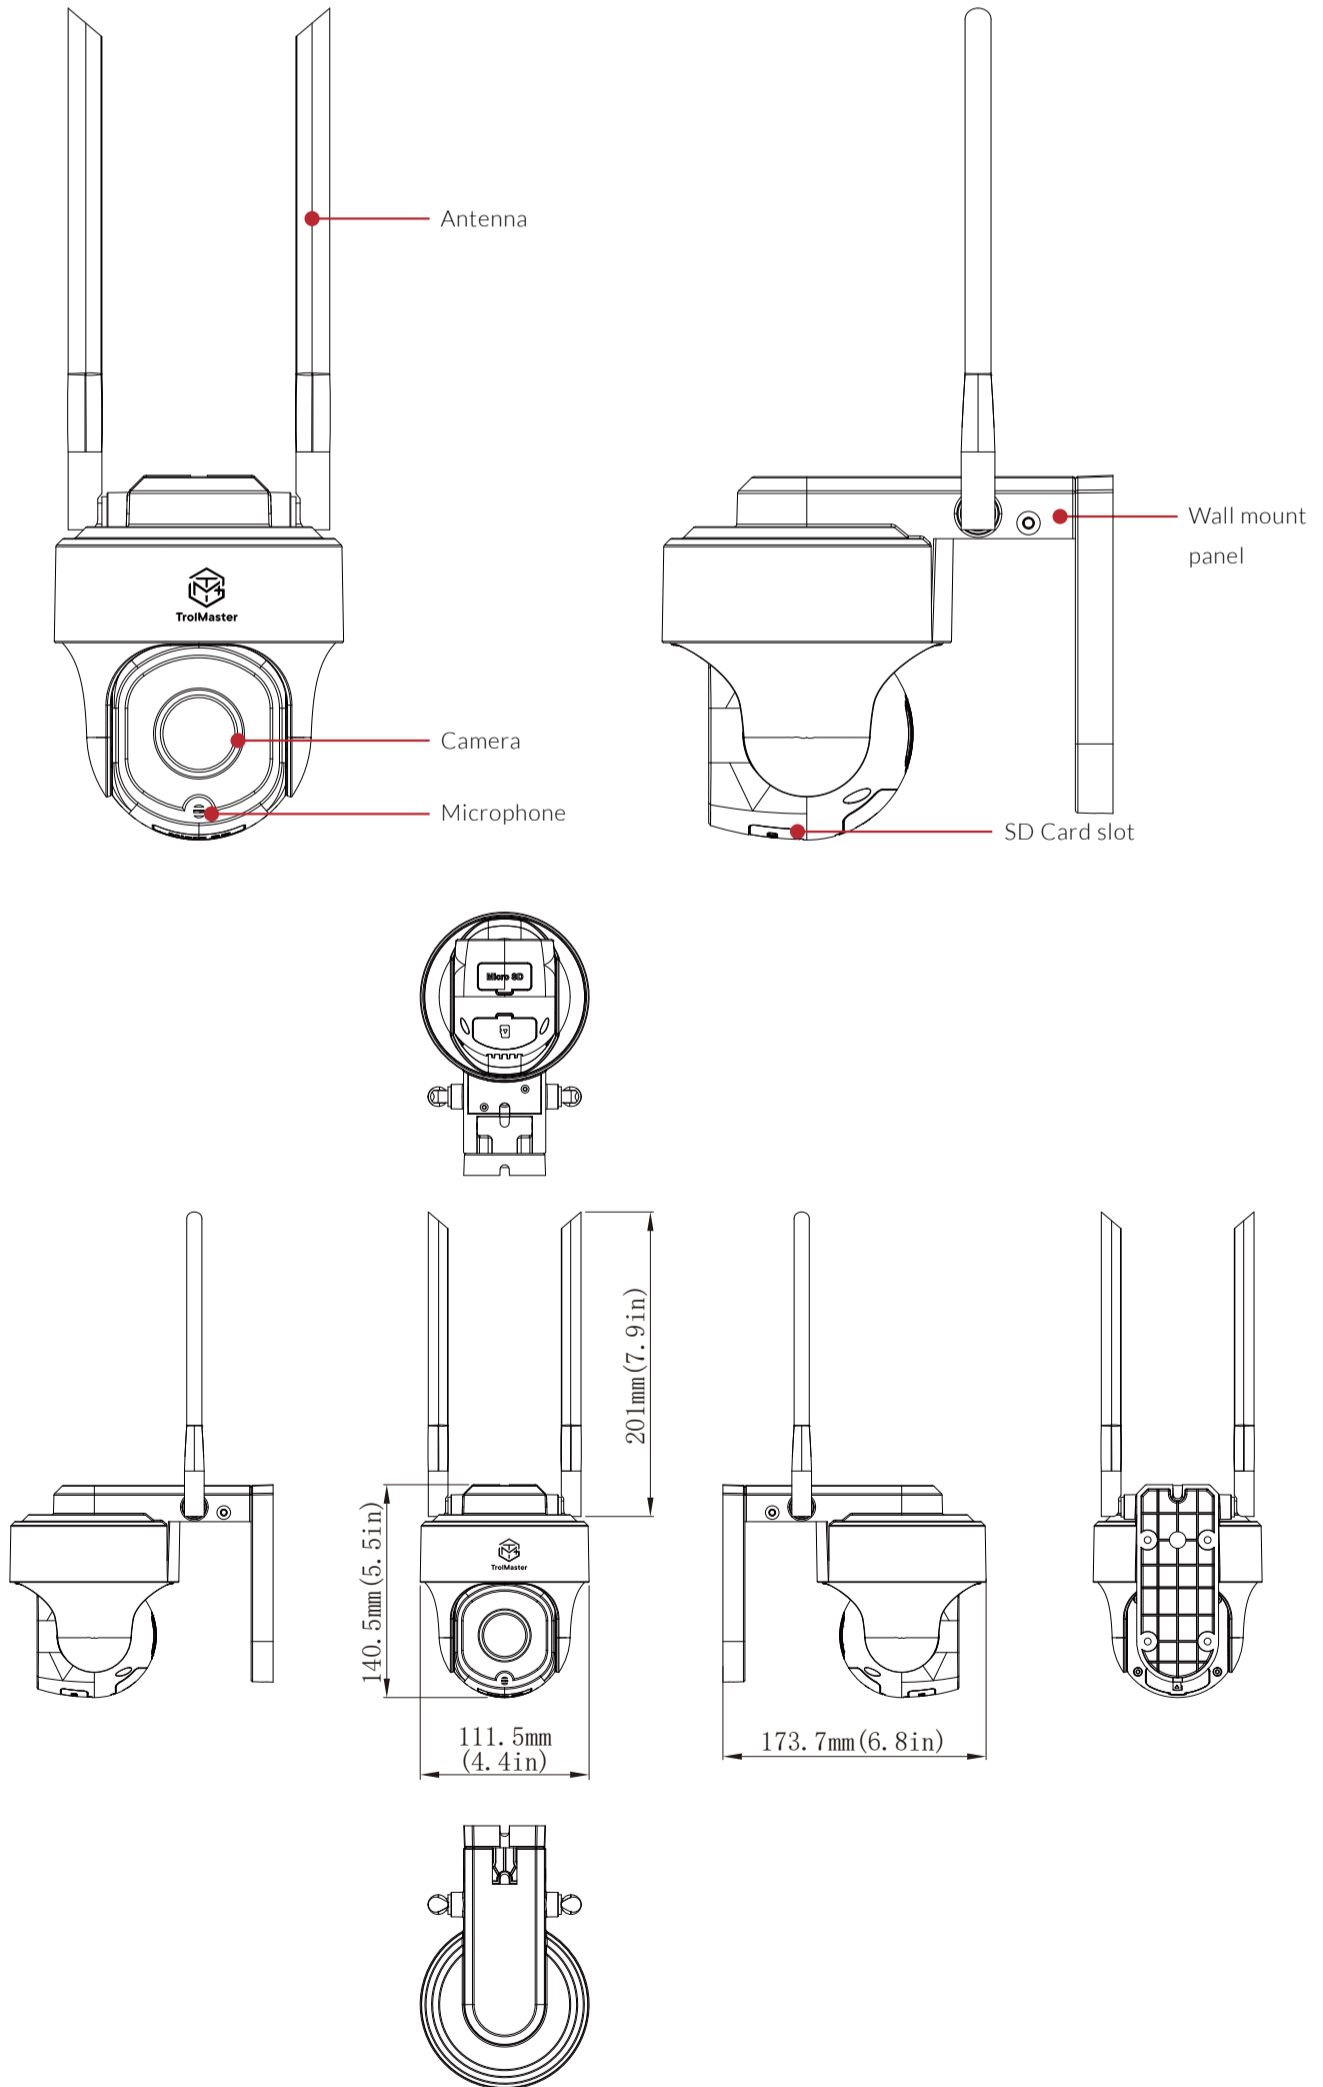

Link Up

TC-2

FC RoHS

For more details and to access full information, please click or scan the QR code above.

© 2026 TrolMaster Agro Instruments Co., Ltd. All rights reserved.

Email: support@trolmaster.com

Phone: 877-420-9876